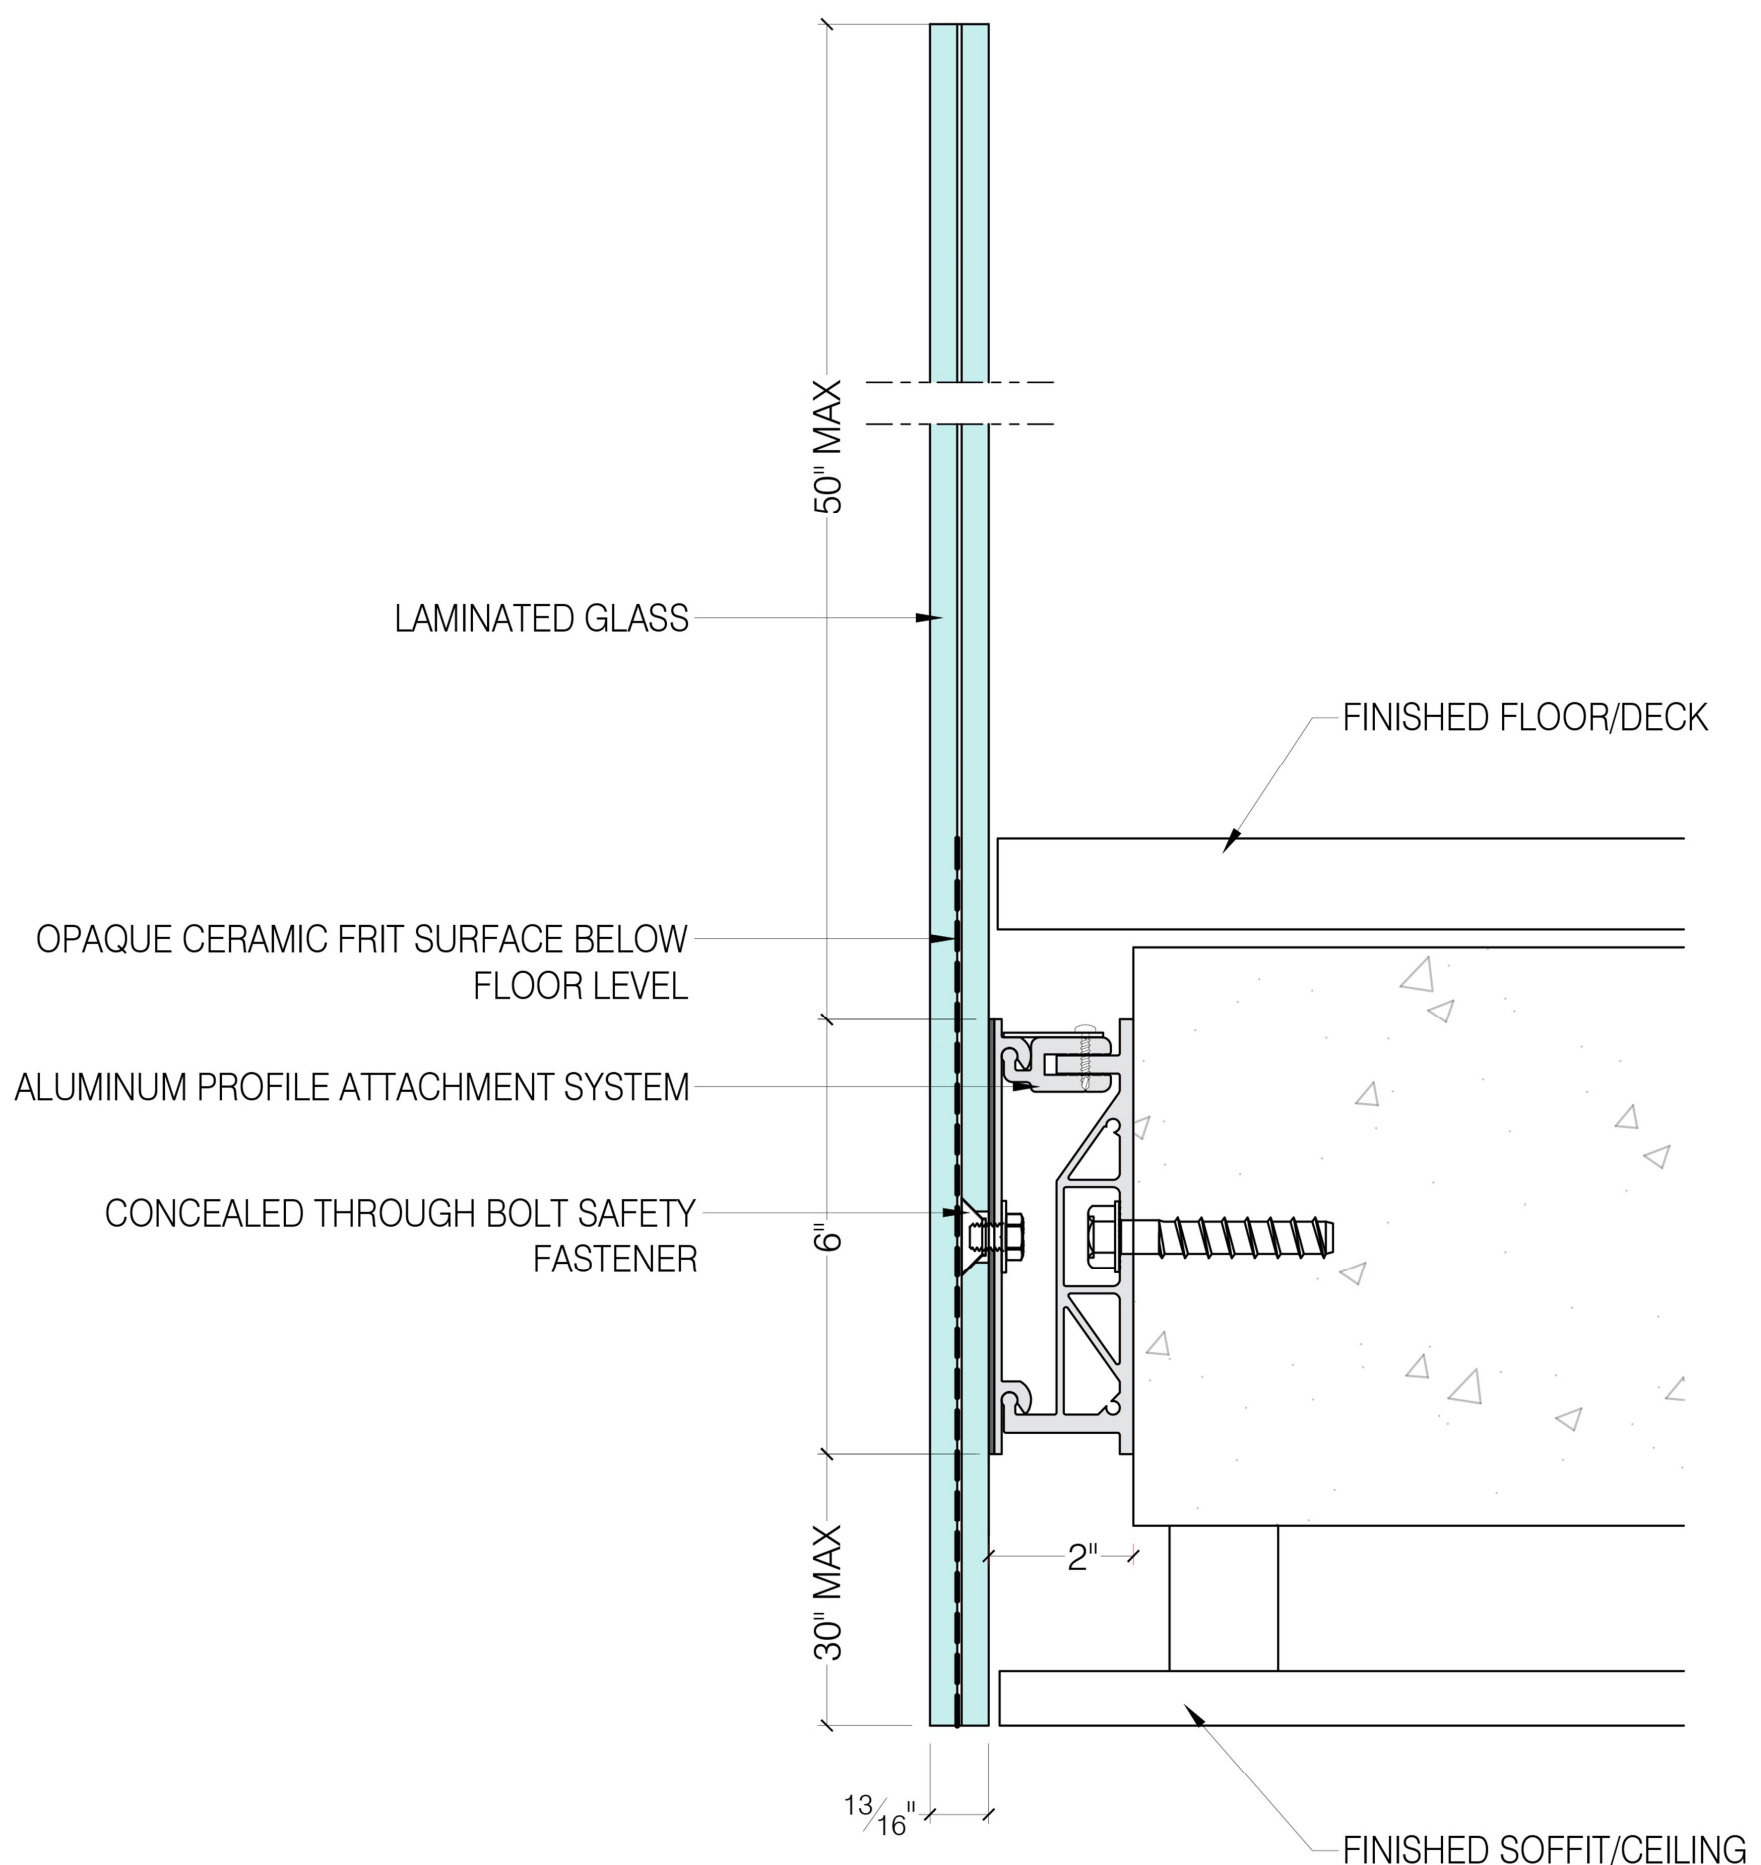

STEALTH

ENGINEERED INVISIBLE

Premium Glass Guardrail System

New Product

STEALTH

Engineered to be Invisible

Stealth redefines the language of glass guardrail systems through absolute visual minimalism. This system eliminates all visible hardware, no bolts, no caps, no channels, no distractions. The lower portion of the glass is colored to integrate with the building design, concealing all structural elements, while the exposed upper section remains crystal clear, delivering uninterrupted views. With customizable color options to match any architectural palette, Stealth transforms safety into a refined design statement.

System Features

- Fully concealed mounting system—no visible hardware
- Colored base for seamless architectural integration—glass guardrail system provides fascia finish
- Custom color matching for facade harmony
- Engineered for structural performance and durability
- Clean, frameless glass appearance
- Ideal for high-end residential and commercial projects
- Wide range of design flexibility