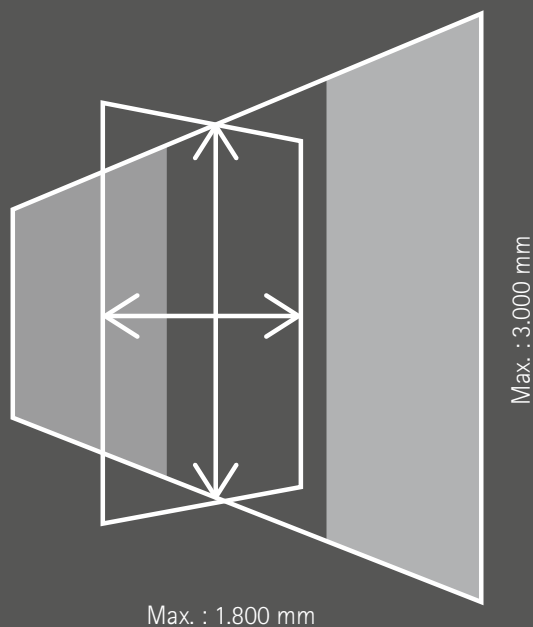

minimal windows® pivot

Where installation space is tight, the specially developed, high-precision rotary leaf hardware allows many different adjustment options for positioning the rotary leaf axis. The exclusive door bearing enables even large and heavy door

constructions to be moved without effort. The noble pivoted door gives the upmarket entrance area a new focal point and is the elegant solution for large doors in architecturally sophisticated living spaces.

TECHNICAL CHARACTERISTICS

- Max. leaf weight: 250 kg
- Distance rotary leaf axis <> stop:
  From 150 mm to 1/2 leaf width
- Locking in 90° open position: yes
- Optional door closer at top: yes
- Air permeability: up to Class 4 according to EN 12207
- Water tightness class: up to Class 6A according to EN 12208
- Resistance to wind loads: up to Class C2/B3 according to EN 12210